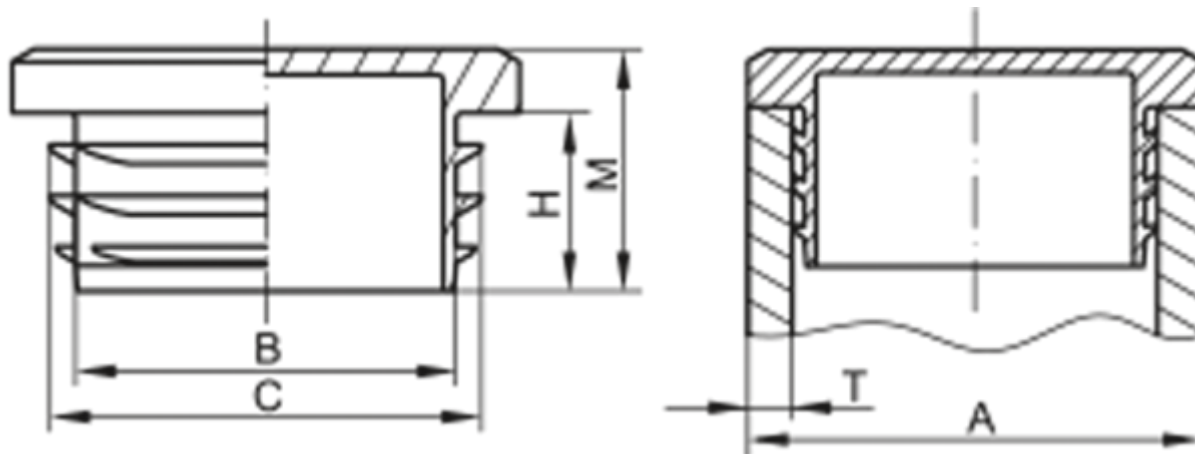

Article number: 59GPN260Q4545152

Description: KLEE Square plugs GPN 260 - 45x45 (Wall thickness 1,5-2)

Measures

A = 45x45

B = 39

C = 43

H = 14

M = 19